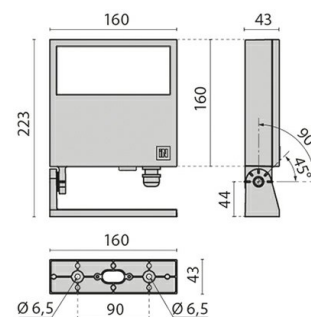

FOCUS+1 C/W

Part number	305490
Lampholder:	LED
Light Source:	LED
Wattage:	18 W
Finish:	AN-96 / Anthracite gray / Textured
Insulation class:	I
Degree of protection:	IP66
IK-J-xxIP:	IK06 1J xx3
CRI:	70
Kelvin:	4000
Power factor:	COSφ ≥ 0,9
EEL:	A2
Optic:	Wide Circle Intensive Reflector
Optic Beam:	56°
Lightsource lumen output:	1880 lm
Luminaire lumen output:	1320 lm
L:	L70
B:	B10
Lifetime:	60000 h
Ta MIN luminaire:	-20°
Ta MAX luminaire:	40°

Description

- LED floodlight for indoor and outdoor lighting, comprising:
- Die-cast painted aluminium housing and trim
 - Adjustable mounting bracket made of die-cast aluminium, painted
 - Extra-clear flat tempered glass diffuser with internal screen printing
 - Circular optic
 - High power LEDs with next generation high intensity light beam
 - Silicone gasket
 - Stainless steel locking screws
 - Waterproof cable gland M16x1.5 for cables Ø 5- Ø 10 mm
 - Technopolymer peg available for anchoring to the ground
 - Photometric data measure according to UNI EN 13032-4 and IES LM-79-08

Photometric data

Technical drawings

OPTIONAL ACCESSORIES

FOCUS+ 1

700191
Ground spike