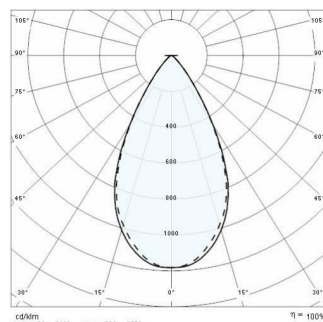

Photometric data